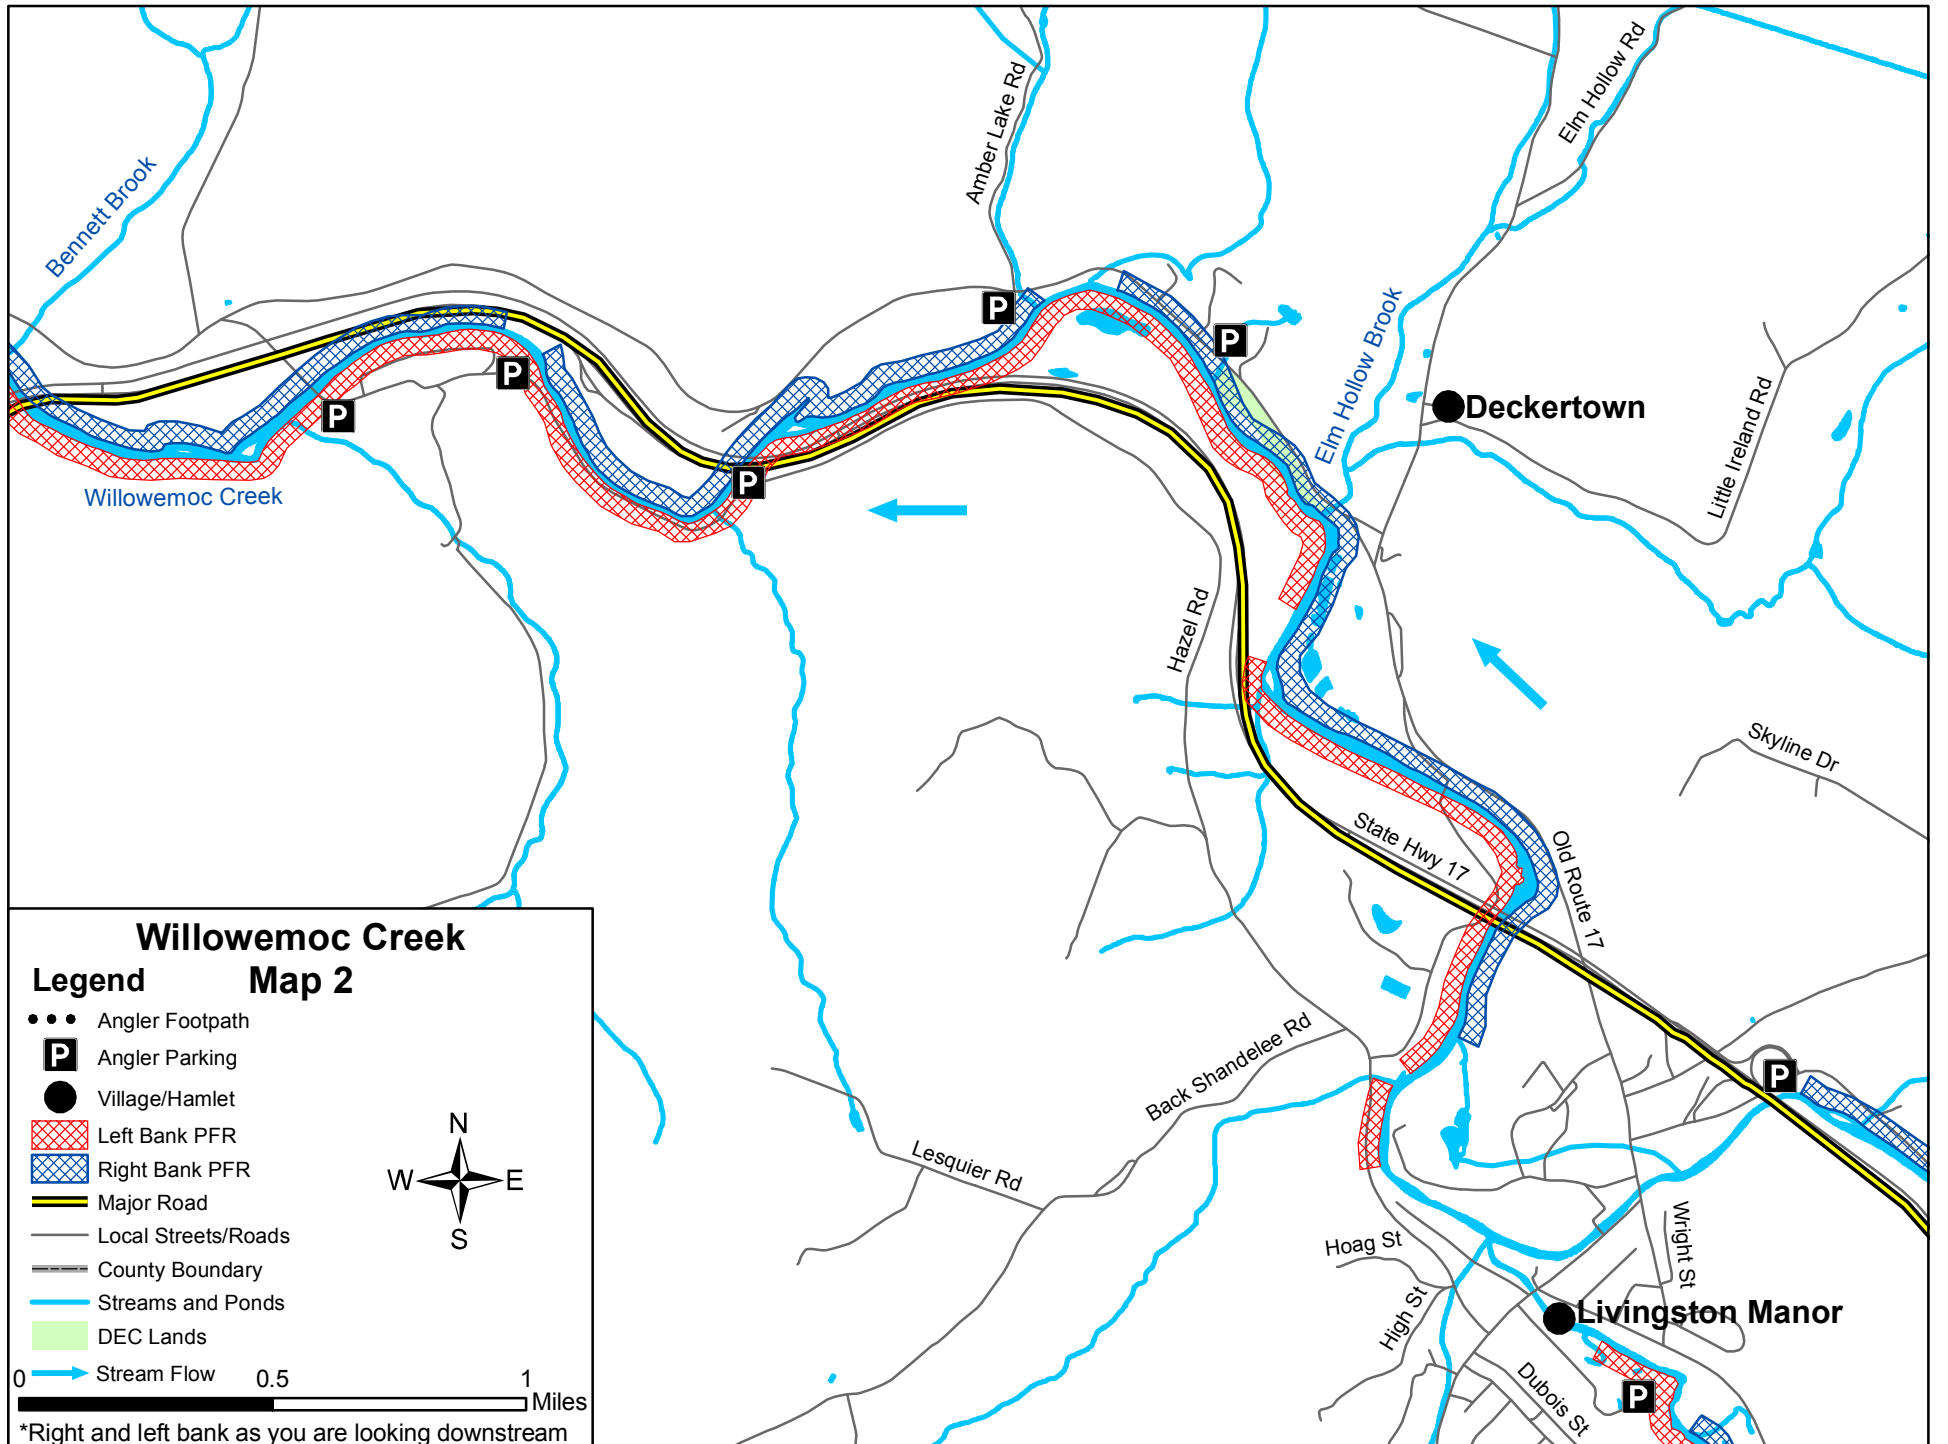

Willowemoc Creek

Map 2

1. **Legend**
2. ••• Angler Footpath
   - **P** Angler Parking
   - Village/Hamlet
   - ▨ Left Bank PFR
   - ▨ Right Bank PFR
   - ▬ Major Road
   - Local Streets/Roads
   - ▬ County Boundary
   - Streams and Ponds
   - DEC Lands

*Right and left bank as you are looking downstream